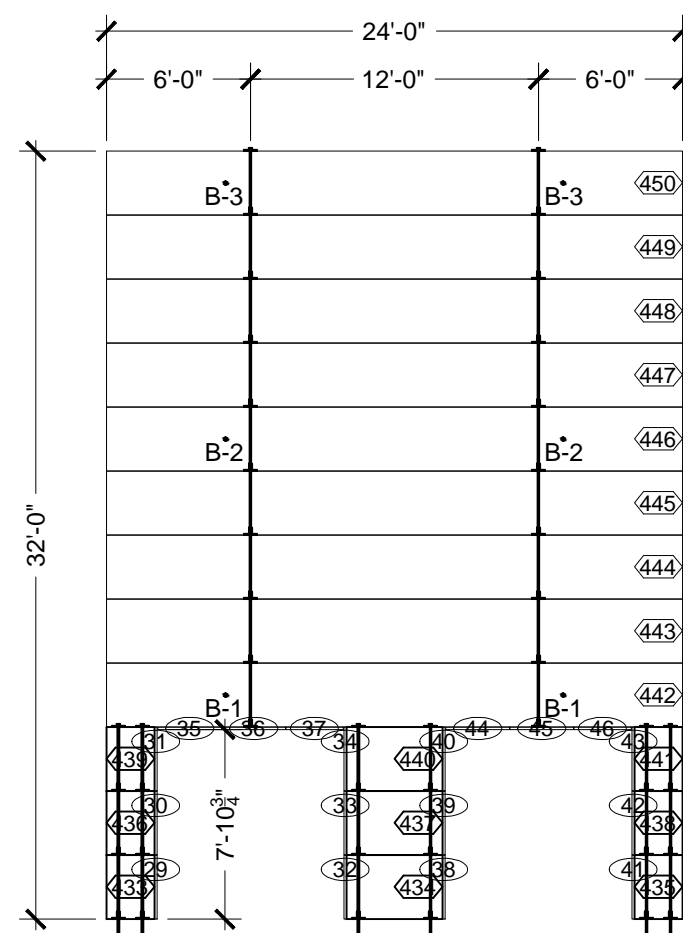

P 34

P 35

P 36

P 37

P 38

P 39

P 40

P 41

P 42

P 43

P 44

REAR

SPEDBLOCK		
SCALE: 1/8" = 1'		DRAWN BY: JRM
DATE: 08 - 05 - 2016		REVISED:
WAREHOUSE		
PANEL DETAILS 34 - 44		DRAWING NUMBER: 4.4