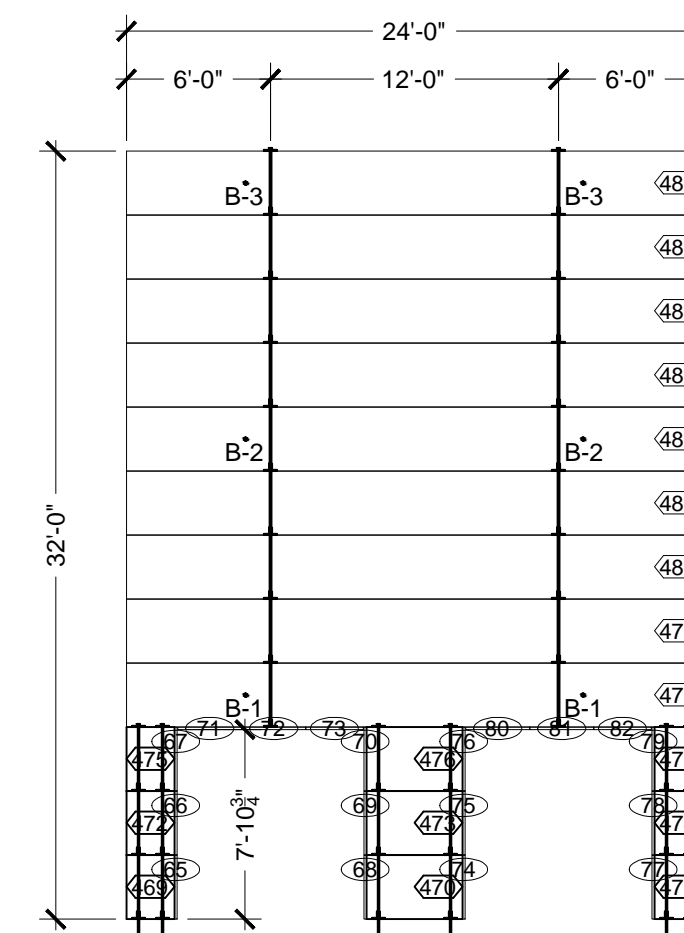

P 34

P 35

P 36

P 37

P 38

P 39

P 40

P 41

P 42

P 43

P 44

REAR

SPEDBLOCK		
SCALE: 1/8" = 1'		DRAWN BY: JRM
DATE: 08 - 05 - 2016		REVISED:
WAREHOUSE		
PANEL DETAILS 34 - 44		DRAWING NUMBER: 4.4