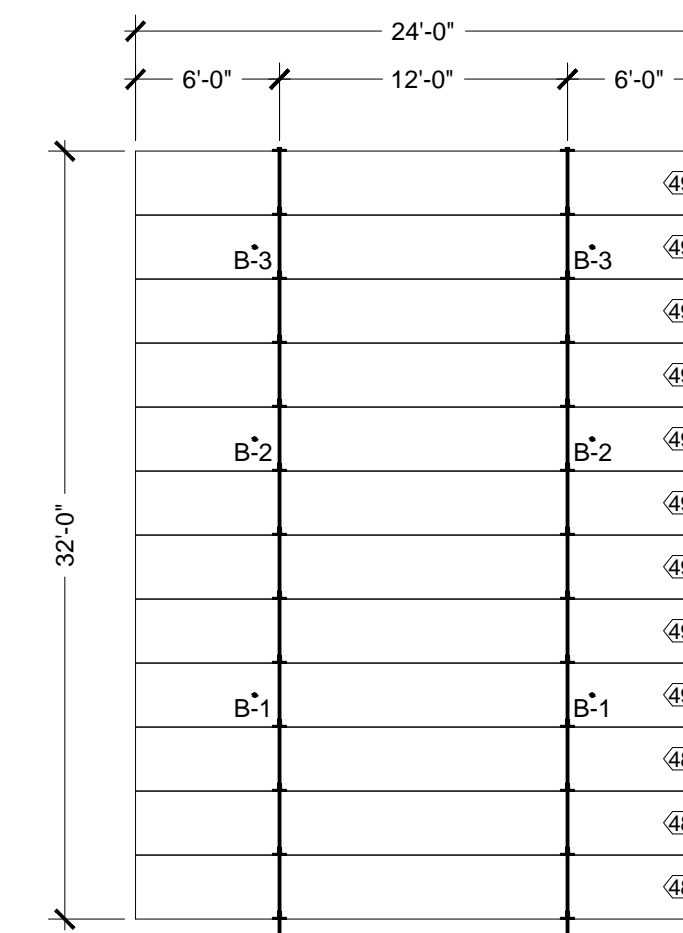

P 34

P 35

P 36

P 37

P 38

P 39

P 40

P 41

P 42

P 43

P 44

REAR

SPEDBLOCK		
SCALE: 1/8" = 1'		DRAWN BY: JRM
DATE: 08 - 05 - 2016		REVISED:
WAREHOUSE		
PANEL DETAILS 34 - 44		DRAWING NUMBER: 4.4