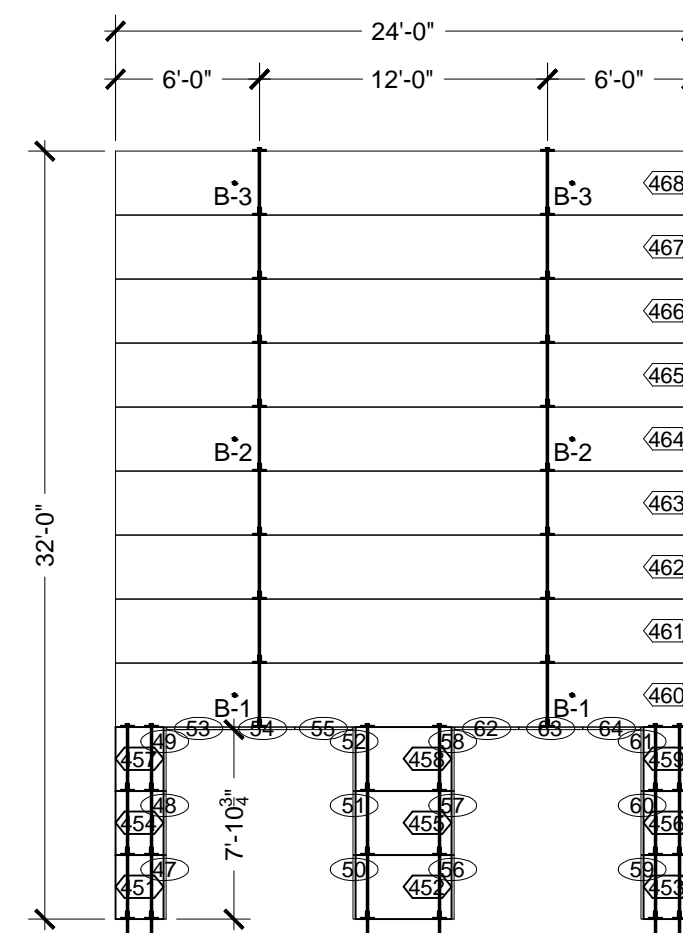

P 34

P 35

P 36

P 37

P 38

P 39

P 40

P 41

P 42

P 43

P 44

REAR

SPEDBLOCK		
SCALE: 1/8" = 1'		DRAWN BY: JRM
DATE: 08 - 05 - 2016		REVISED:
WAREHOUSE		
PANEL DETAILS 34 - 44		DRAWING NUMBER: 4.4