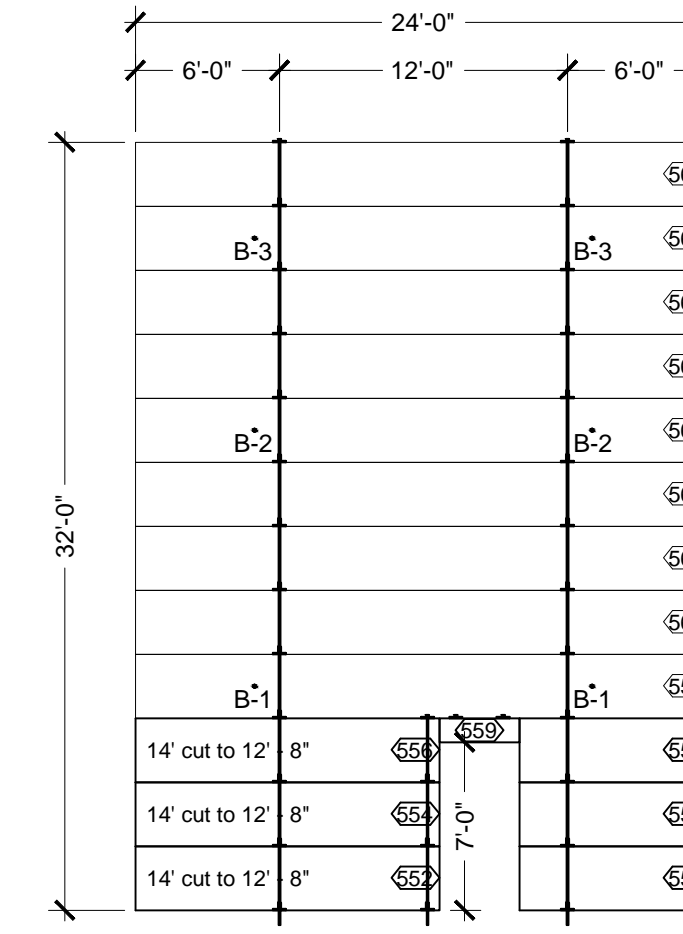

P 34

P 35

P 36

P 37

P 38

P 39

P 40

P 41

P 42

P 43

P 44

REAR

SPEDBLOCK		
SCALE: 1/8" = 1'		DRAWN BY: JRM
DATE: 08 - 05 - 2016		REVISED:
WAREHOUSE		
PANEL DETAILS 34 - 44		DRAWING NUMBER: 4.4