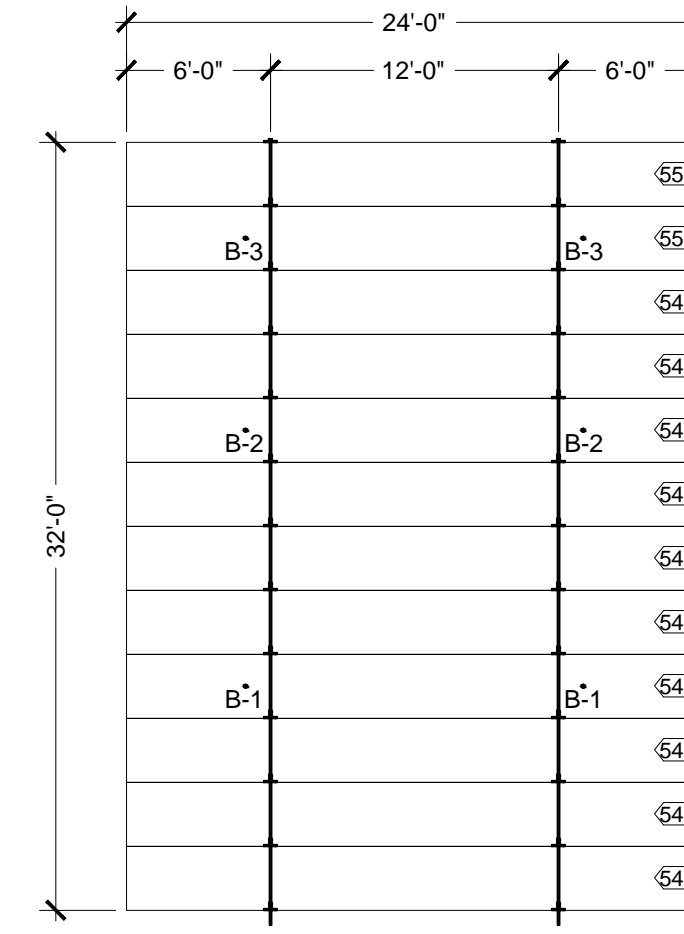

P 34

P 35

P 36

P 37

P 38

P 39

P 40

P 41

P 42

P 43

P 44

REAR

SPEDBLOCK		
SCALE: 1/8" = 1'		DRAWN BY: JRM
DATE: 08 - 05 - 2016		REVISED:
WAREHOUSE		
PANEL DETAILS 34 - 44		DRAWING NUMBER: 4.4