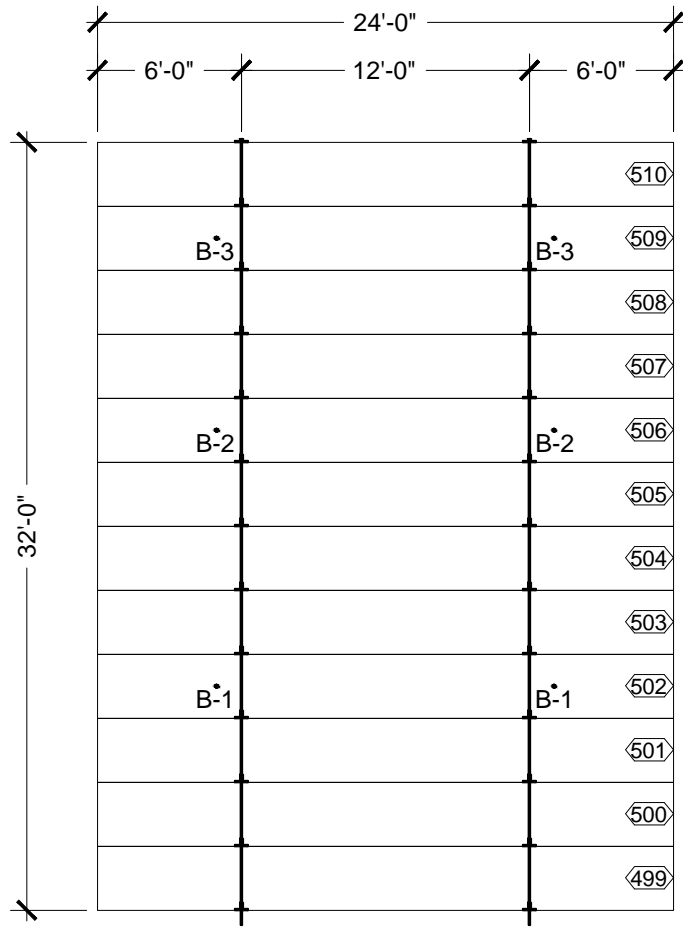

P 34

P 35

P 36

P 37

P 38

P 39

P 40

P 41

P 42

P 43

P 44

REAR

SPEDBLOCK		
SCALE: 1/8" = 1'		DRAWN BY: JRM
DATE: 08 - 05 - 2016		REVISED:
WAREHOUSE		
PANEL DETAILS 34 - 44		DRAWING NUMBER: 4.4