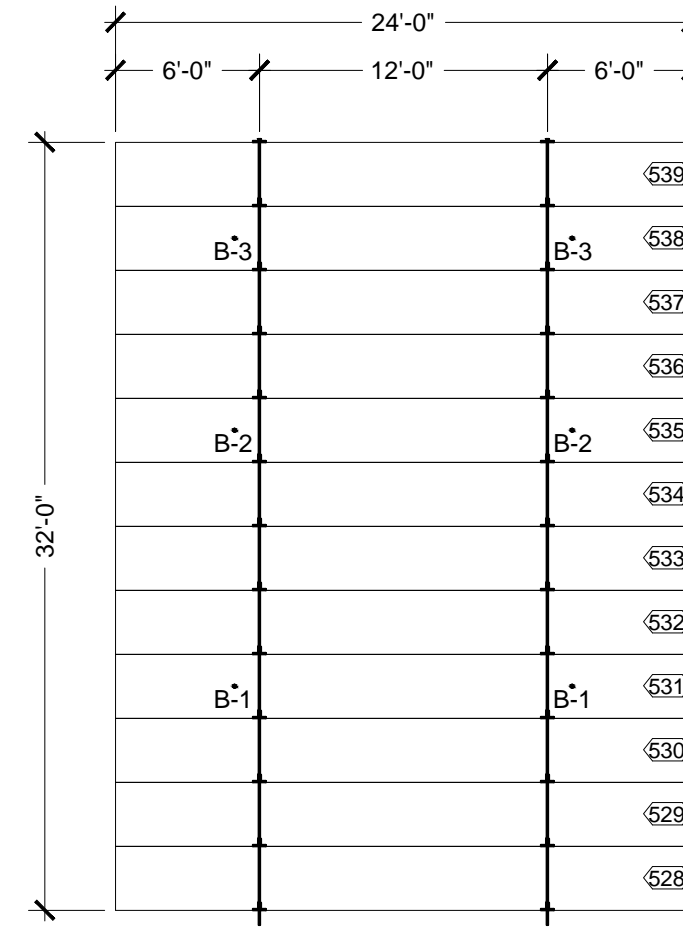

P 34

P 35

P 36

P 37

P 38

P 39

P 40

P 41

P 42

P 43

P 44

REAR

SPEDBLOCK		
SCALE: 1/8" = 1'		DRAWN BY: JRM
DATE: 08 - 05 - 2016		REVISED:
WAREHOUSE		
PANEL DETAILS 34 - 44		DRAWING NUMBER: 4.4