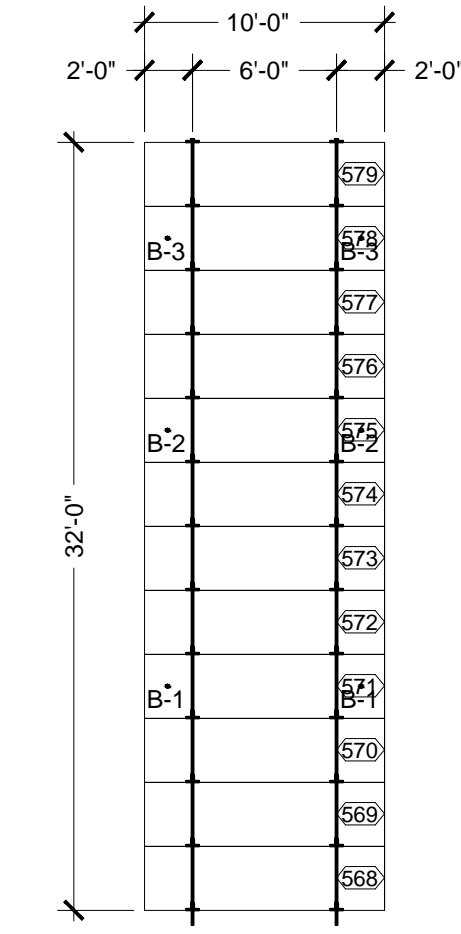

P 34

P 35

P 36

P 37

P 38

P 39

P 40

P 41

P 42

P 43

P 44

REAR

SPEDBLOCK		
SCALE: 1/8" = 1'		DRAWN BY: JRM
DATE: 08 - 05 - 2016		REVISED:
WAREHOUSE		
PANEL DETAILS 34 - 44		DRAWING NUMBER: 4.4