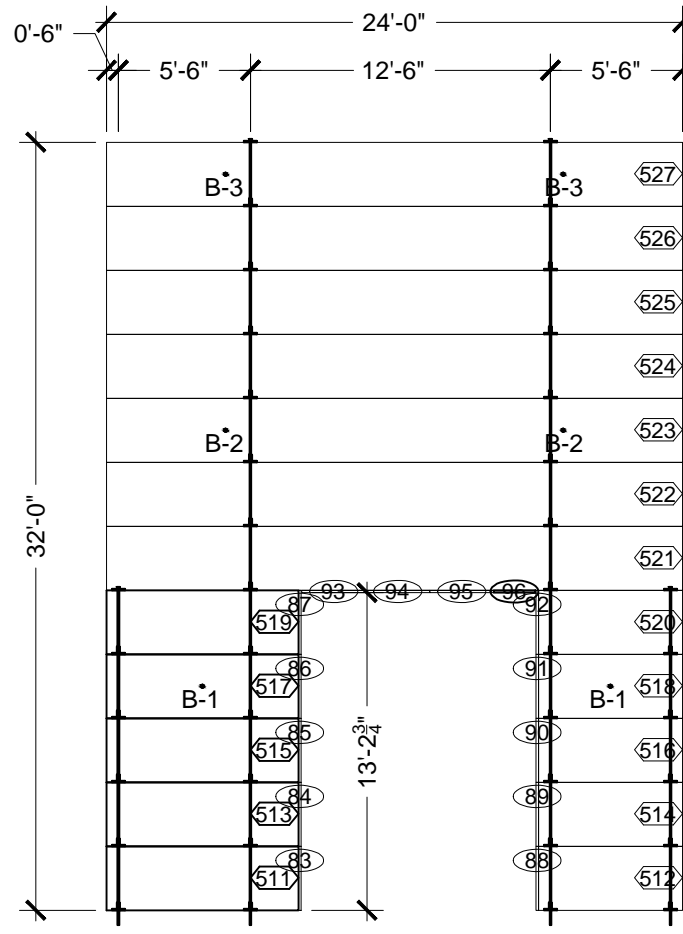

P 34

P 35

P 36

P 37

P 38

P 39

P 40

P 41

P 42

P 43

P 44

REAR

SPEDBLOCK		
SCALE: 1/8" = 1'		DRAWN BY: JRM
DATE: 08 - 05 - 2016		REVISED:
WAREHOUSE		
PANEL DETAILS 34 - 44		DRAWING NUMBER: 4.4