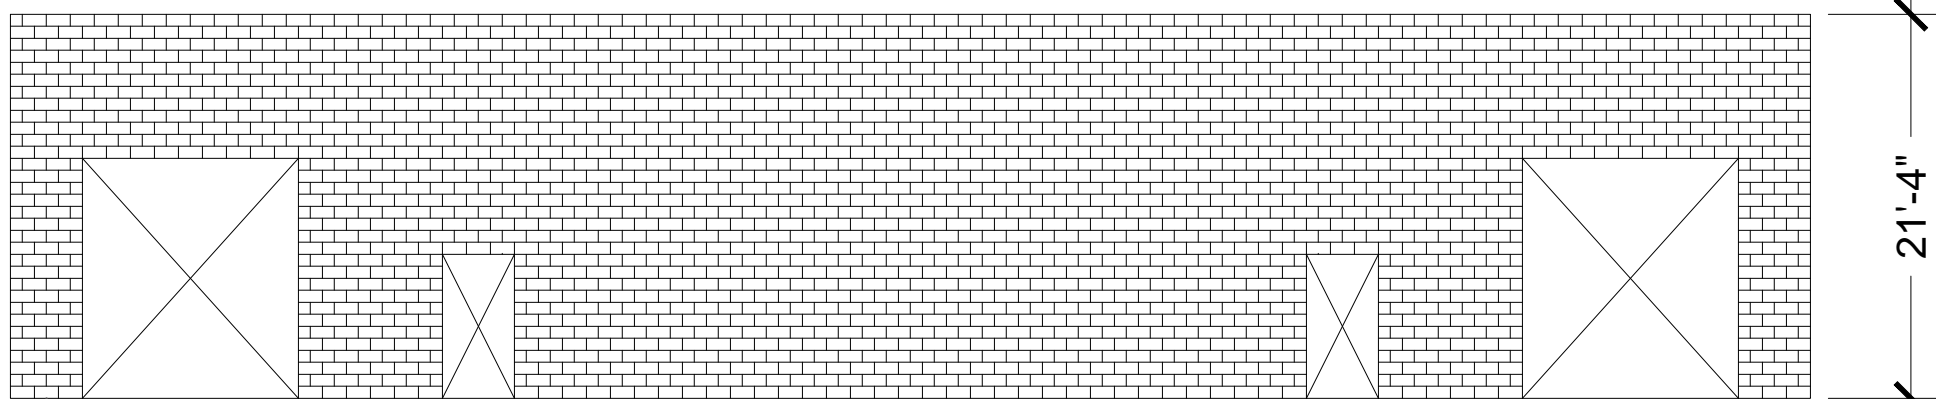

FRONT

RIGHT

REAR

LEFT

ELEVATIONS

PLAN VIEW

<b>SPEEDBLOCK</b>	
SCALE: 3/32" = 1'	DRAWN BY: JRM
DATE: 08 - 05 - 2016	REVISED:
RETAIL BUILDING	
ARCHITECTURAL PLANS	DRAWING NUMBER: <b>1.1</b>